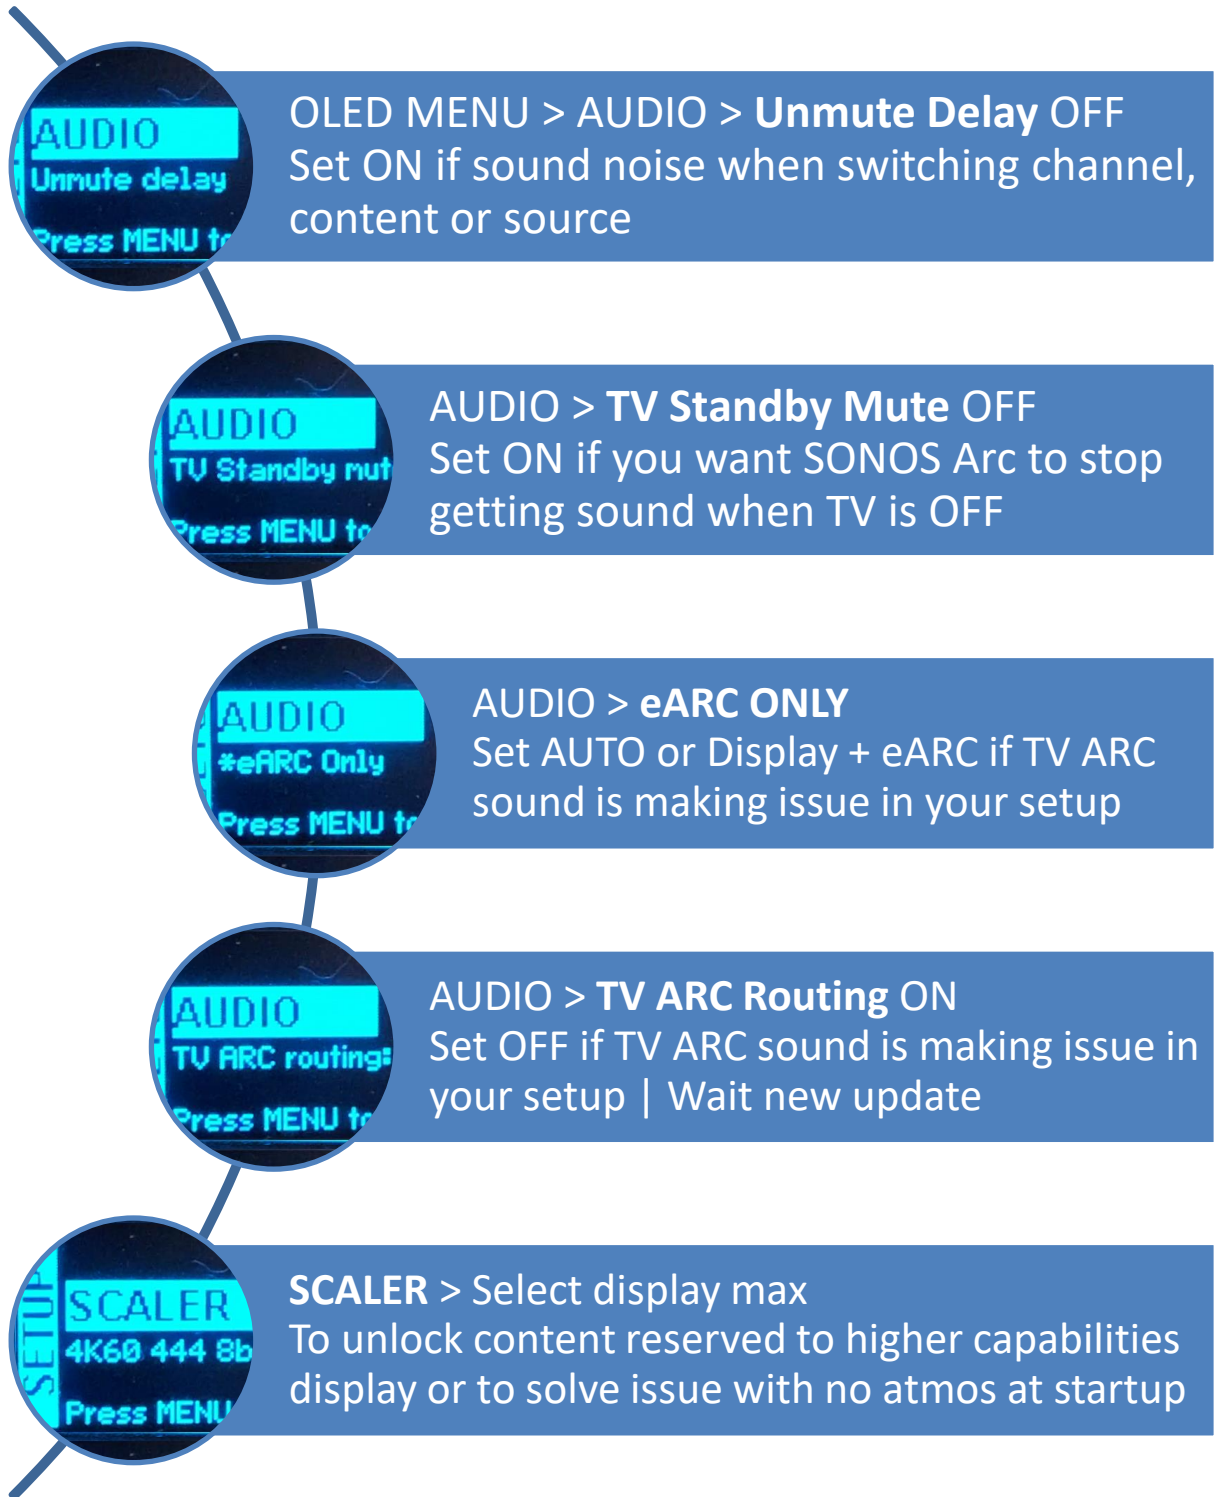

ARCANA

Quick Start Guide | **the essential setup options to consider** | valid since Arcana Firmware 0.77

Make sure to read Arcana user manual: [here](#). For any questions, please join our support server: [here](#).